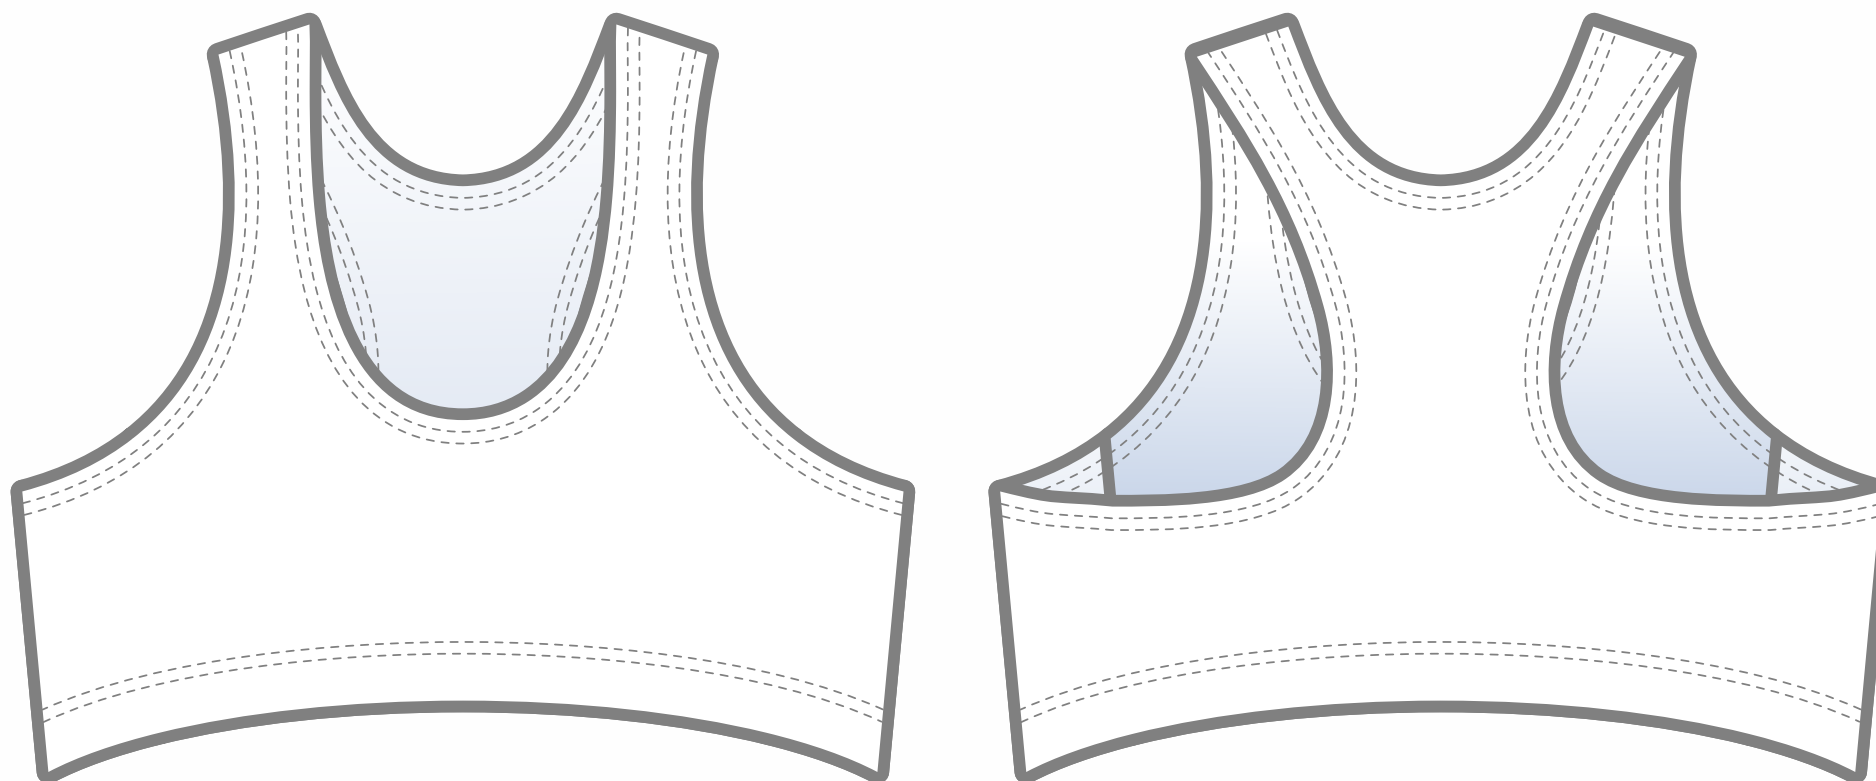

VL.CT09

Laddies
Lybra Crop Top

GEARS VILLA

Get your Game on.

#GEARSVilla

f @gearsvillasports.official

ig @gearsvillasports.official

Size	L8	L10	L12	L14	L16	L18	L20
Bust (cm)	86	90	94	98	102	106	110