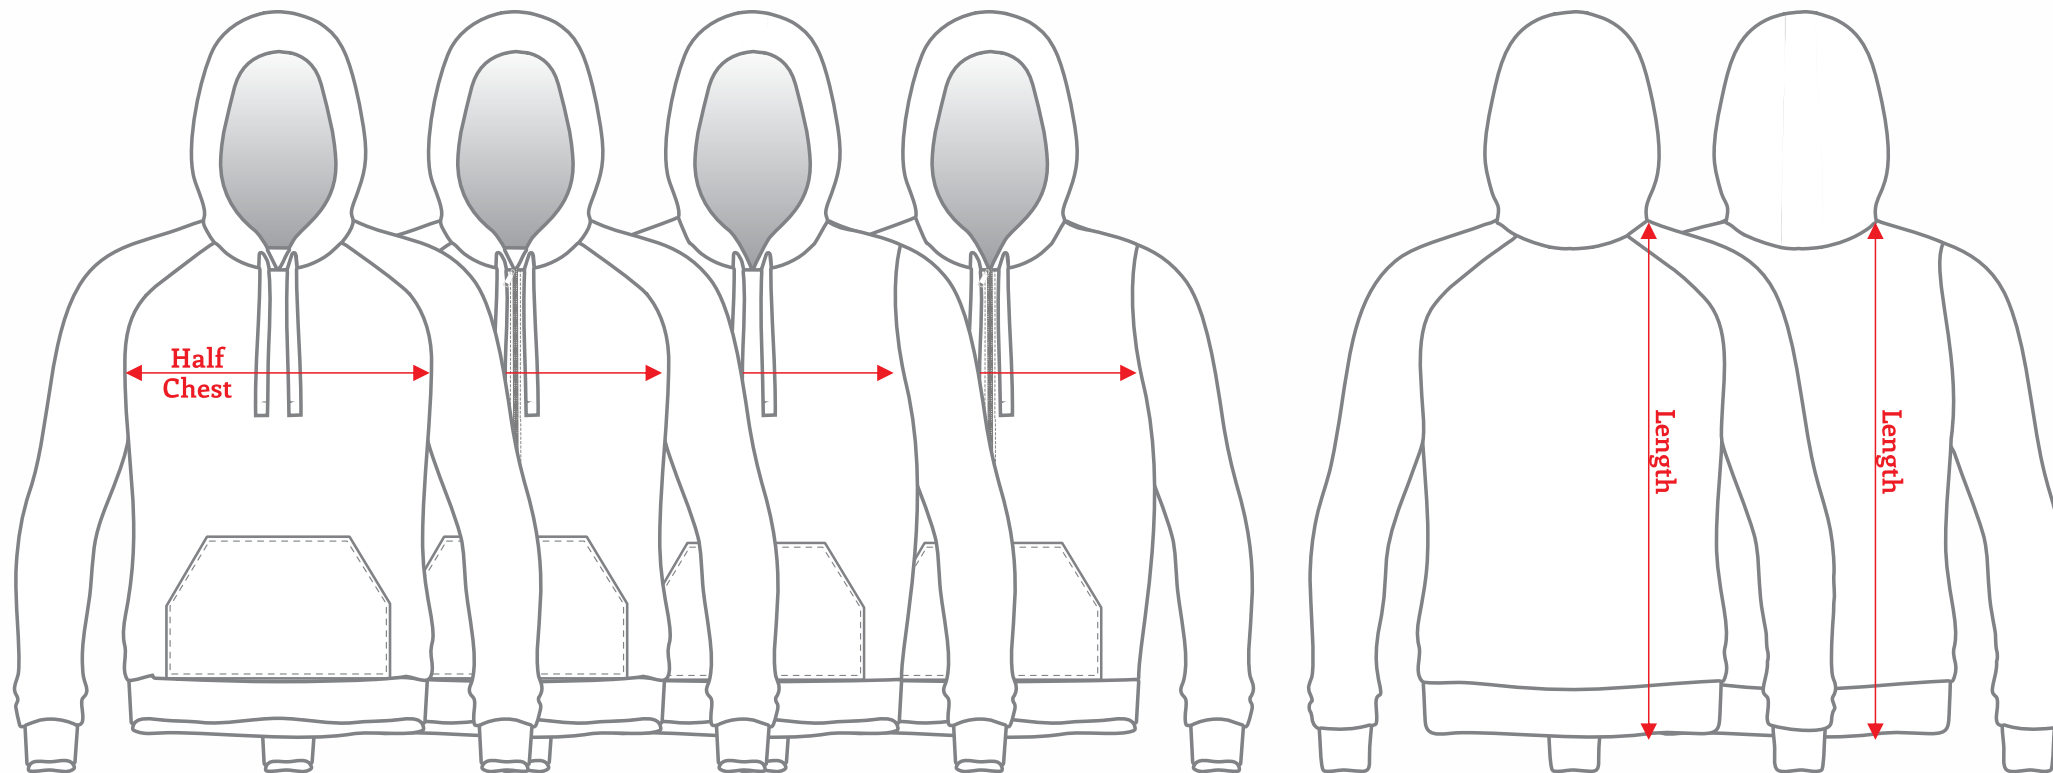

VL.H001

Hoodies - All Set in Sleeve,
Raglan Sleeve, Zip & Pullover

GEARS VILLA

Get your Game on.

#GEARSVilla

f @gearsvillasports.official

ig @gearsvillasports.official

HOODIE SIZE	6XS	5XS	4XS	3XS	XXS	XS	S	M	L	XL	2XL	3XL
LENGTH	54	54	60	60	64	64	64	70	70	70	75	75
HALF CHEST	43	45	47	51	53	55	58	60	62	64	68	70

Measurements are in cm and are a guide only. Garment sizes allow for 12cm easement when wearing.

JAN 2015

GEARSVILLASPORTS.COM