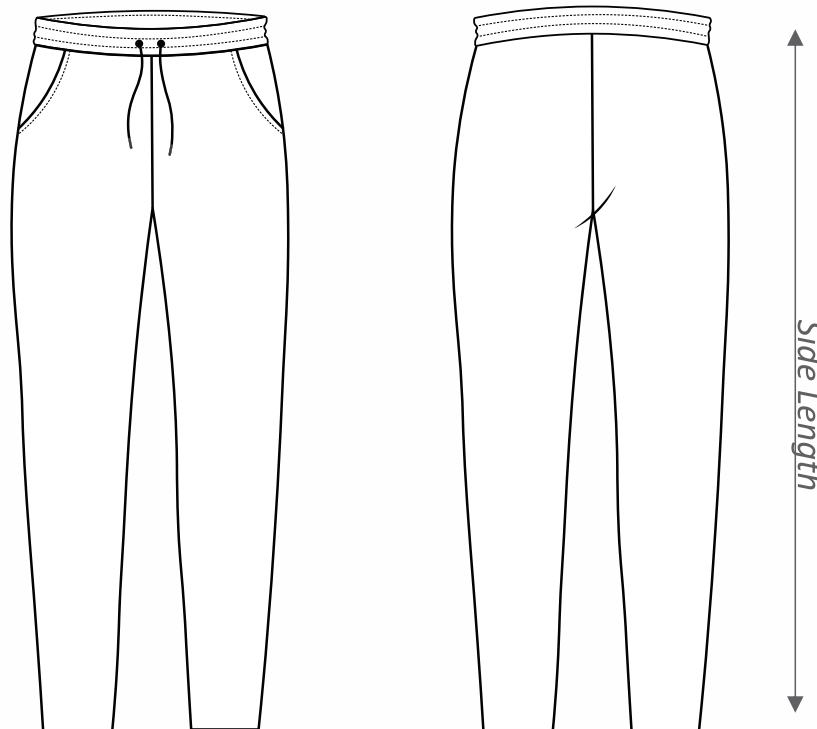

VL.LSJ16

Ladies Joggers *

GEARS VILLA

Get your Game on.

#GEARSVilla

f @gearsvillasports.official

ig @gearsvillasports.official

Size	C8	C10	C12	C14	2XS	XS	S	M	L	XL	2XL	3XL	4XL
To Fit Waist (cm)	59-65	64-70	69-75	74-80	76-82	80-86	84-90	90-96	96-102	100-106	104-110	108-114	112-118
Side Length (cm)	80	85	90	95	105	107	107	109	109	111	111	111	111

WAIST - Measure around your waist where you normally wear your pants, keeping the tape horizontal.

If your measurements fall between two sizes, choose the smaller size for a tighter fit or the larger size for a looser fit.

Measurements can vary by +/- 2cm.