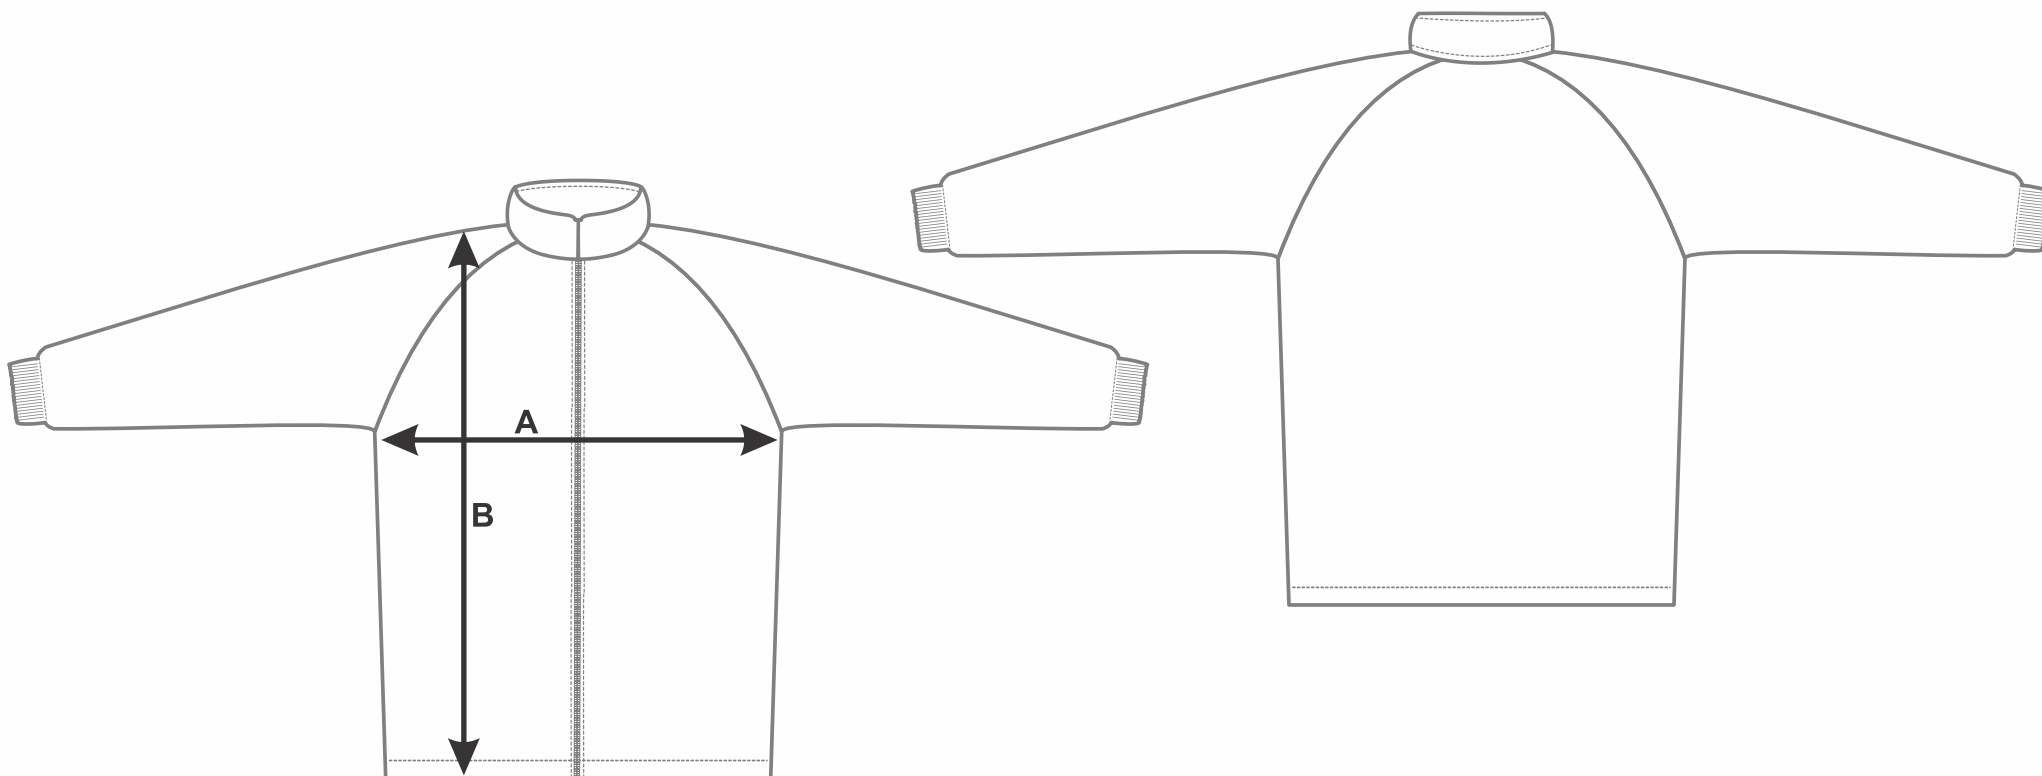

VL.TJ07

Track Jacket (Raglan)
Adults & Childrens

GEARS VILLA
Get your Game on.

#GEARSVilla

f @gearsvillasports.official

ig @gearsvillasports.official

Size	C8	C10	C12	C14	2XS	XS	S	M	L	XL	2XL	3XL
Half Chest (cm) - A	41	43	46	48	49	52	56	59	62	63	66	69
Shoulder to Hem (cm) - B	55.5	57	58.5	60	72	72	72	74	74	74	76	76

All measurements are for the garment not body measurements.
Measurements can vary by +/- 1cm.

JAN 2015

GEARSVILLASPORTS.COM